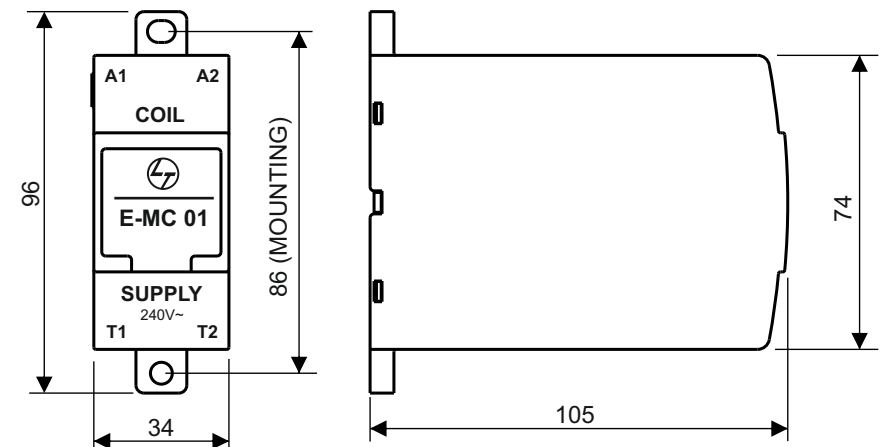

Connect T1 & T2 terminals of E-MC 01 to rated 240V, 50Hz supply. Operating range 100-300V, 50Hz.

PRODUCT
INSTALLATION

OVERALL DIMENSIONS

PRODUCT
INSTALLATION

ALL DIMENSIONS ARE IN mm

MOUNTING HOLES SUITABLE FOR M4 SCREW