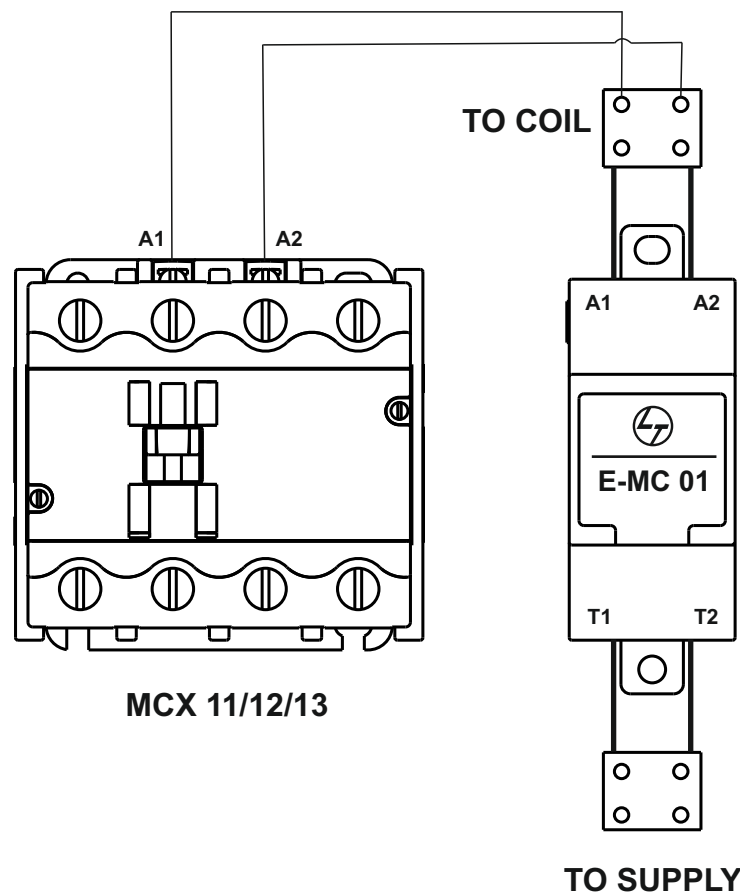

MOUNTING

MCX 11/12/13

TO SUPPLY

Ensure A1 & A2 terminals of E-MC 01 are connected to coil terminals of contactor.

Connect T1 & T2 terminals of E-MC 01 to rated 240V, 50Hz supply. Operating range 100-300V, 50Hz.

PRODUCT
INSTALLATION